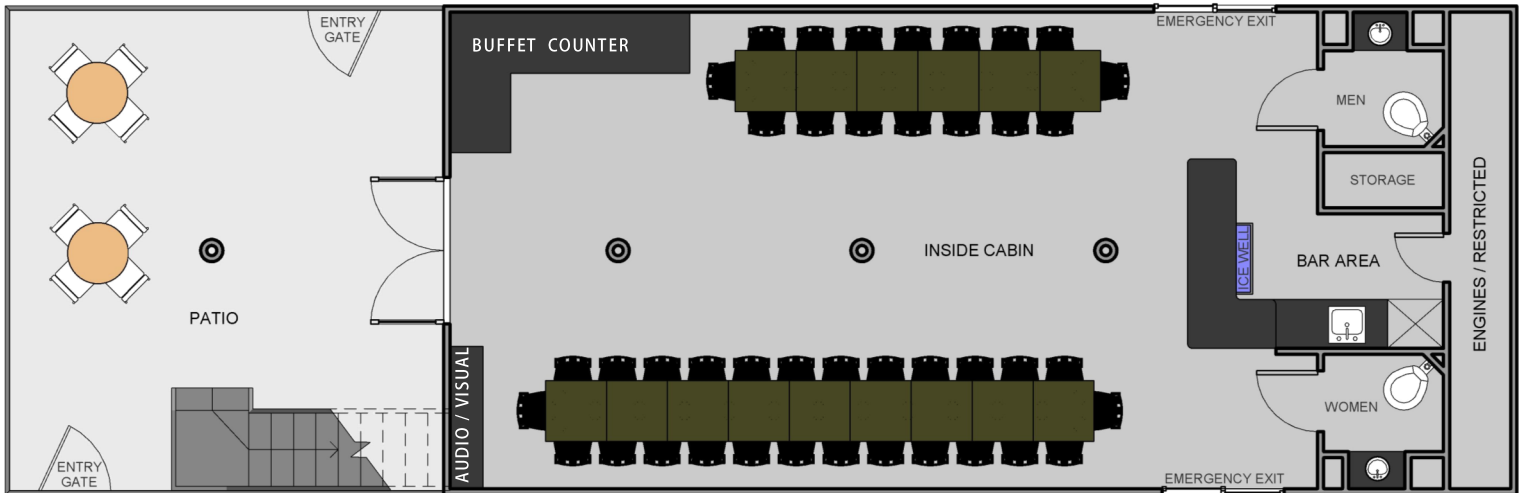

LEVEL 1 ~ OPTION #1

LEVEL 1 ~ OPTION #2

LEVEL 1 ~ OPTION #3

Inside Cabin	First Level Patio	Top Deck	Buffet
(15) Tables (30" x 30") Option # 1 (Seats 39 People) Option # 2 (Seats 44 People) Option # 3 (Seats 42 People)	(2) Tables (30" Round) Seats 8 People	(8) Tables (30" Round) Seats 32 People	Built-In Counter

“CELEBRATION II”

TOP DECK

TOP DECK ~ CEREMONY OPTION

Inside Cabin	First Level Patio	Top Deck	Buffet
(15) Tables (30" x 30") Option # 1 (Seats 39 People) Option # 2 (Seats 44 People) Option # 3 (Seats 42 People)	(2) Tables (30" Round) Seats 8 People	(8) Tables (30" Round) Seats 32 People	Built-In Counter